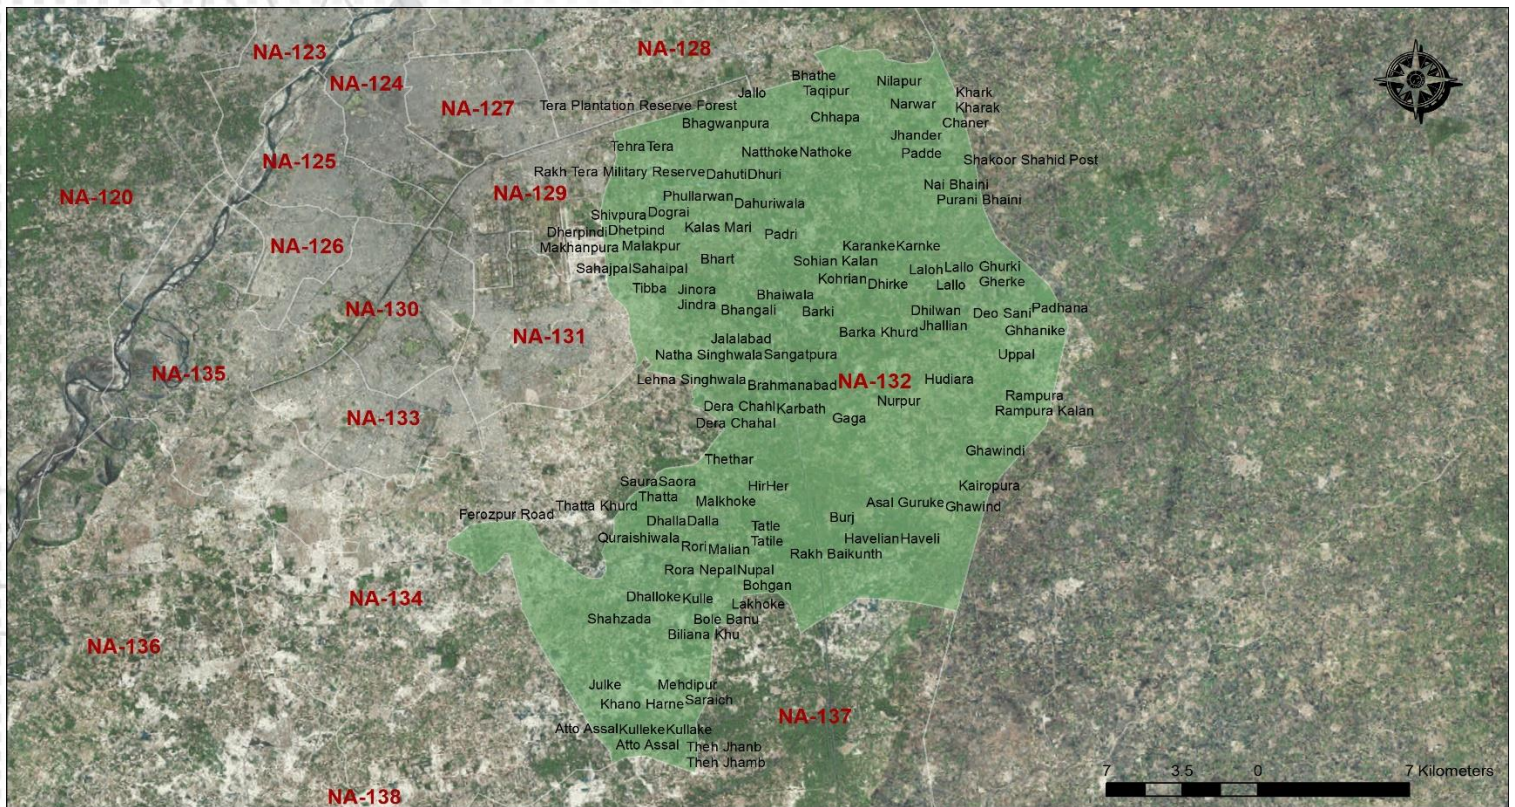

CONSTITUENCY PROFILE

NA-132 LAHORE-X

PUNJAB

CONSTITUENCY
POPULATION

788,786

VOTER STATISTICS

Male

189,392

Female

125,712

Total

315,104

40%

of the total population
are registered as voters

POLLING STATIONS

59

AVERAGE VOTER
AT POLLING STATION

1,250

AVERAGE VOTER
AT POLLING BOOTH

463

LIST OF CONTESTING CANDIDATES

#	Name	Name of Political Party
1	Amjad Naeem	Tehreek-e-Labaik Pakistan
2	Samina Khalid Ghurki	Pakistan Peoples Party Parliamentarians
3	Jawad Ahmad	Barabri Party Pakistan
4	Chaudhry Shabbir Ahmed	Independent
5	Ch Muhammad Mansha Sindhu	Pakistan Tehreek-e-Insaf
6	Haider Ali	Muttahidda Majlis-e-Amal Pakistan
7	Muhammad Tajammal Hussain	Independent
8	Muhammad Ramzan	Independent
9	Muhammad Sajjad Hassan	All Pakistan Muslim League
10	Muhammad Adnan Khalid	Independent
11	Muhammad Nawaz	Tehreek-e-Labbaik Islam
12	Mian Rashid Ali	Jamhoori Wattan Party
13	Mian Muhammad Shehbaz Sharif	Pakistan Muslim League (Nawaz)
14	Nasir Javed Dogar	Independent
15	Yasir Tufail	Independent